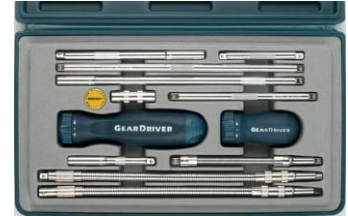

Deal
\$68.60

21396

11Pc Metric
Nut & Gear Driver Set

- 1 - Gear Driver
- 1 - Stubby Gear Driver
- 1 - 1/4" Dr. Flex Skt Extension - 11-1/2"
- 1 - 1/4" Dr. Flex Bits Extension - 1 1-1/2"
- 7 - Metric Nut Drivers - 6, 7, 8, 9, 10, 11, 12mm

Deal
\$78.65

21398

11Pc SAE
Nut & Gear Driver Set

- 1 - Gear Driver
- 1 - Stubby Gear Driver
- 1 - 1/4" Dr. Flex Skt Extension - 11-1/2"
- 1 - 1/4" Dr. Flex Bits Extension - 11-1/2"
- 1 - 1/4" Dr. Flex Bits Extension - 1 1-1/2"
- 7 - SAE Nut Drivers - 3/16, 1/4, 5/16, 11/32, 3/8, 7/16, 1/2"