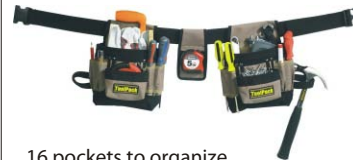

Tool Belt (16 Pockets)

- . 16 pockets to organize your tools
- . Steel rivets at stress points for maximum durability
- . Separate metal measuring tape holder
- . Belt is adjustable

Tools not included!

Special $21.65