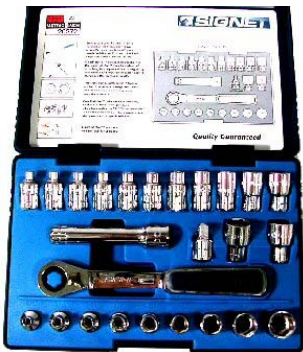

## 149Pc 1/4, 3/8, 1/2" Drive Socket & Tool Set

Six GearWrench™ sizes

**\$258.65**

Three Ratchets!

List \$460.46

20372

## 25Pc 13MM Dr. SAE/Metric Vortex Socket Set

List \$68.89

- 13 - Metric Sockets  
3.5, 4, 4.5, 5, 5.5, 6, 7, 8, 9, 10, 11, 12, 13mm
- 9 - SAE Sockets  
5/32, 3/16, 7/32, 1/4, 9/32, 5/16, 3/8, 7/16, 1/2"
- 1 - Gear Ratchet
- 1 - 3-1/2" Extension Bar
- 1 - 1/4" M Quick Release Adapter

## 31Pc D-Ring Gear Wrench & Micro Bit Set

4 - Micro Spline Bits:  
5, 6, 8, 10

- Also includes:
- 1 - Double Ring Gear Wrench 8x10mm
  - 5 - Micro Phillip Bits: #0, #1, #2, #3, #4
  - 5 - Micro Hex Bits: 4, 5, 6, 7, 8mm
  - 8 - Micro T orque Bits: T10, 15, 20, 25, 27, 30, 40, 45
  - 8 - Micro T amper T orque Bits: TT10, 15, 20, 25, 27, 30, 40, 45
- Replacement washers included

## 15Pc SAE/Metric Nut & Gear Driver Set

- 1 - Gear Driver
- 7 - Metric Nut Drivers  
6, 7, 8, 9, 10, 11, 12mm
- 7 - SAE Nut Drivers  
3/16, 1/4, 5/16, 11/32, 3/8, 7/16, 1/2"

List \$115.70

**Special \$58.70**